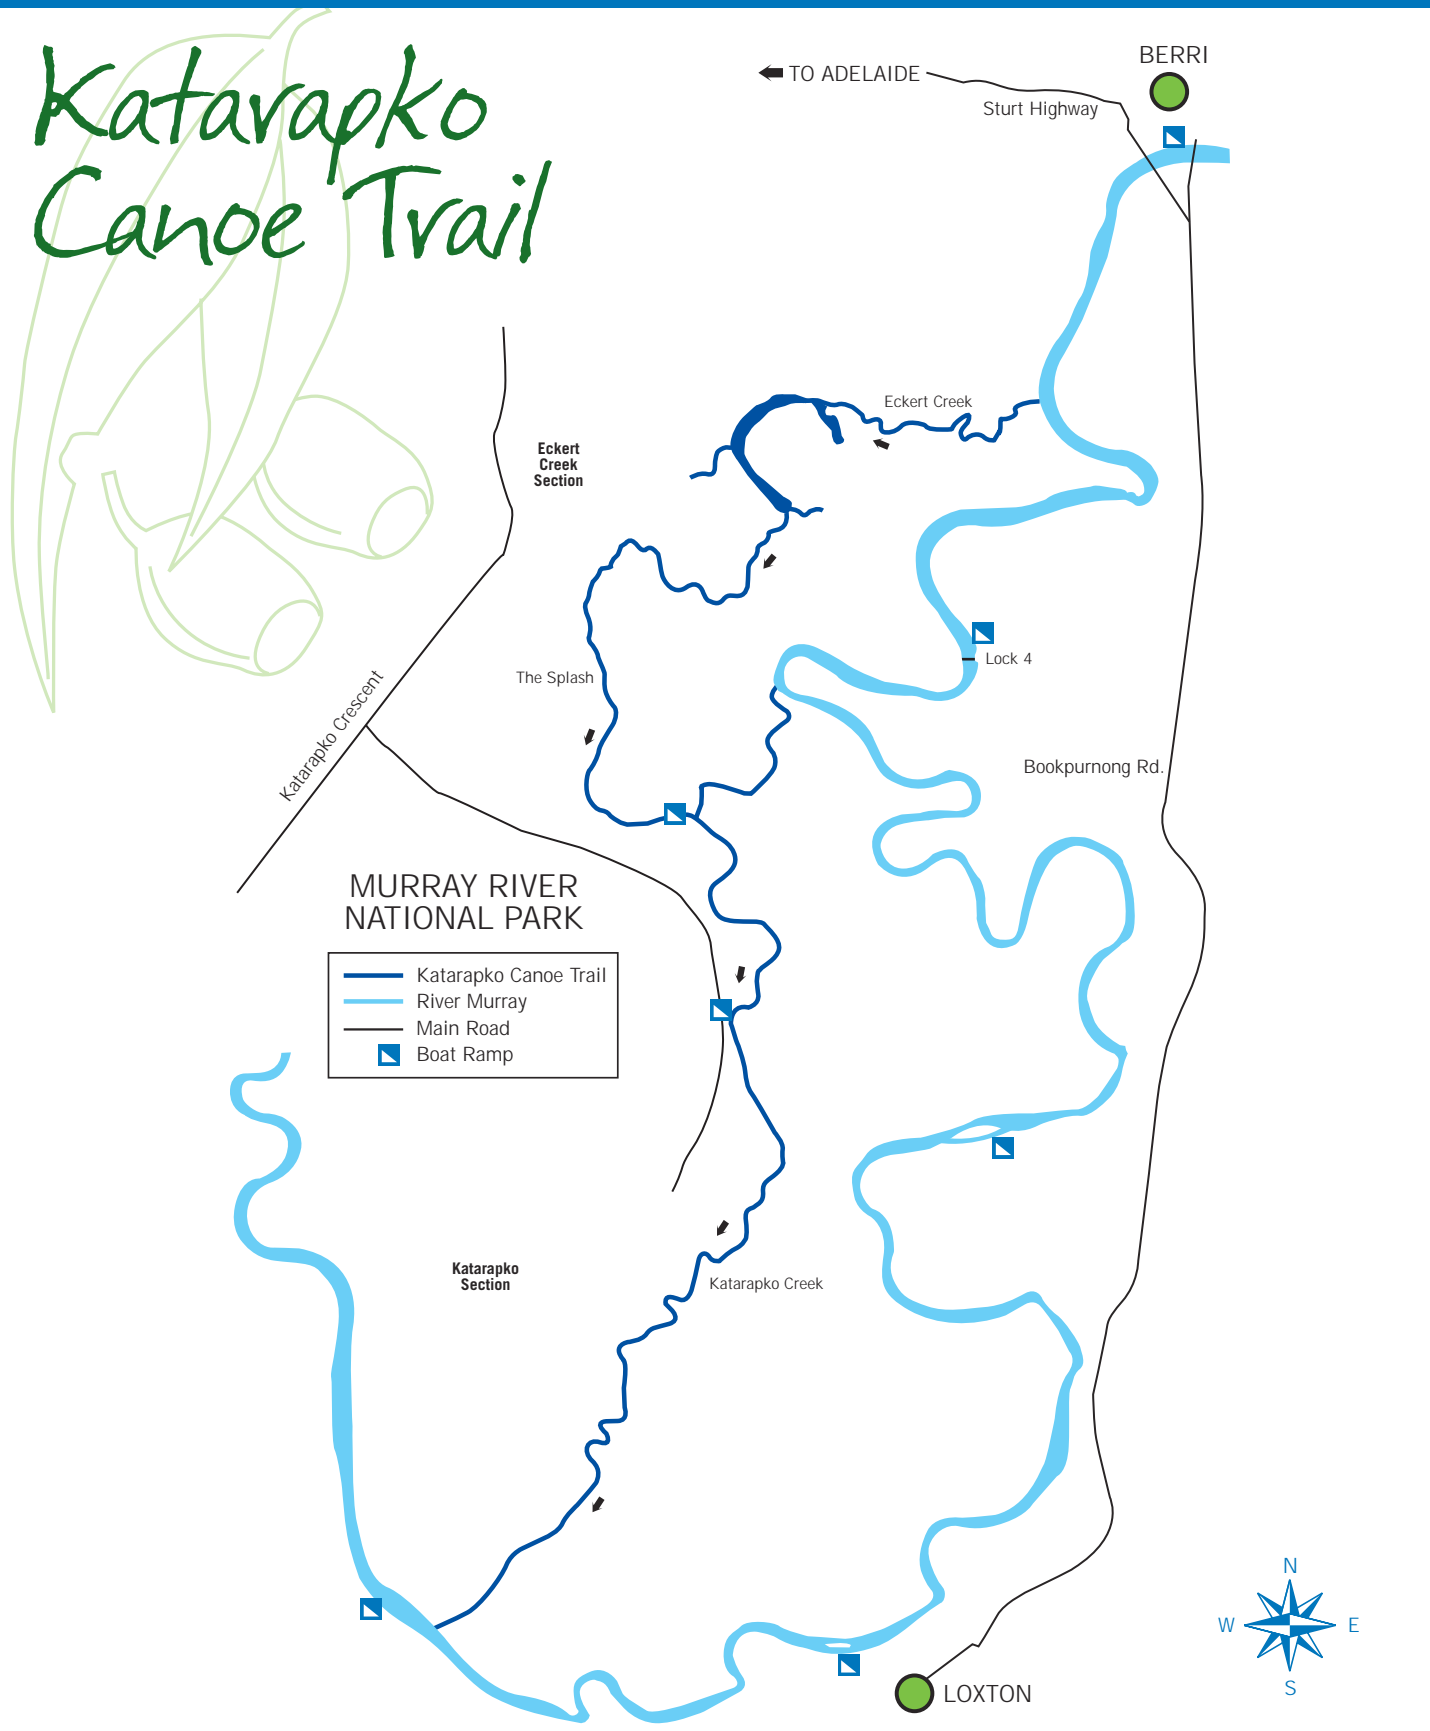

# Katarapko Canoe Trail

This map is for reference only and is not intended as a navigational tool.