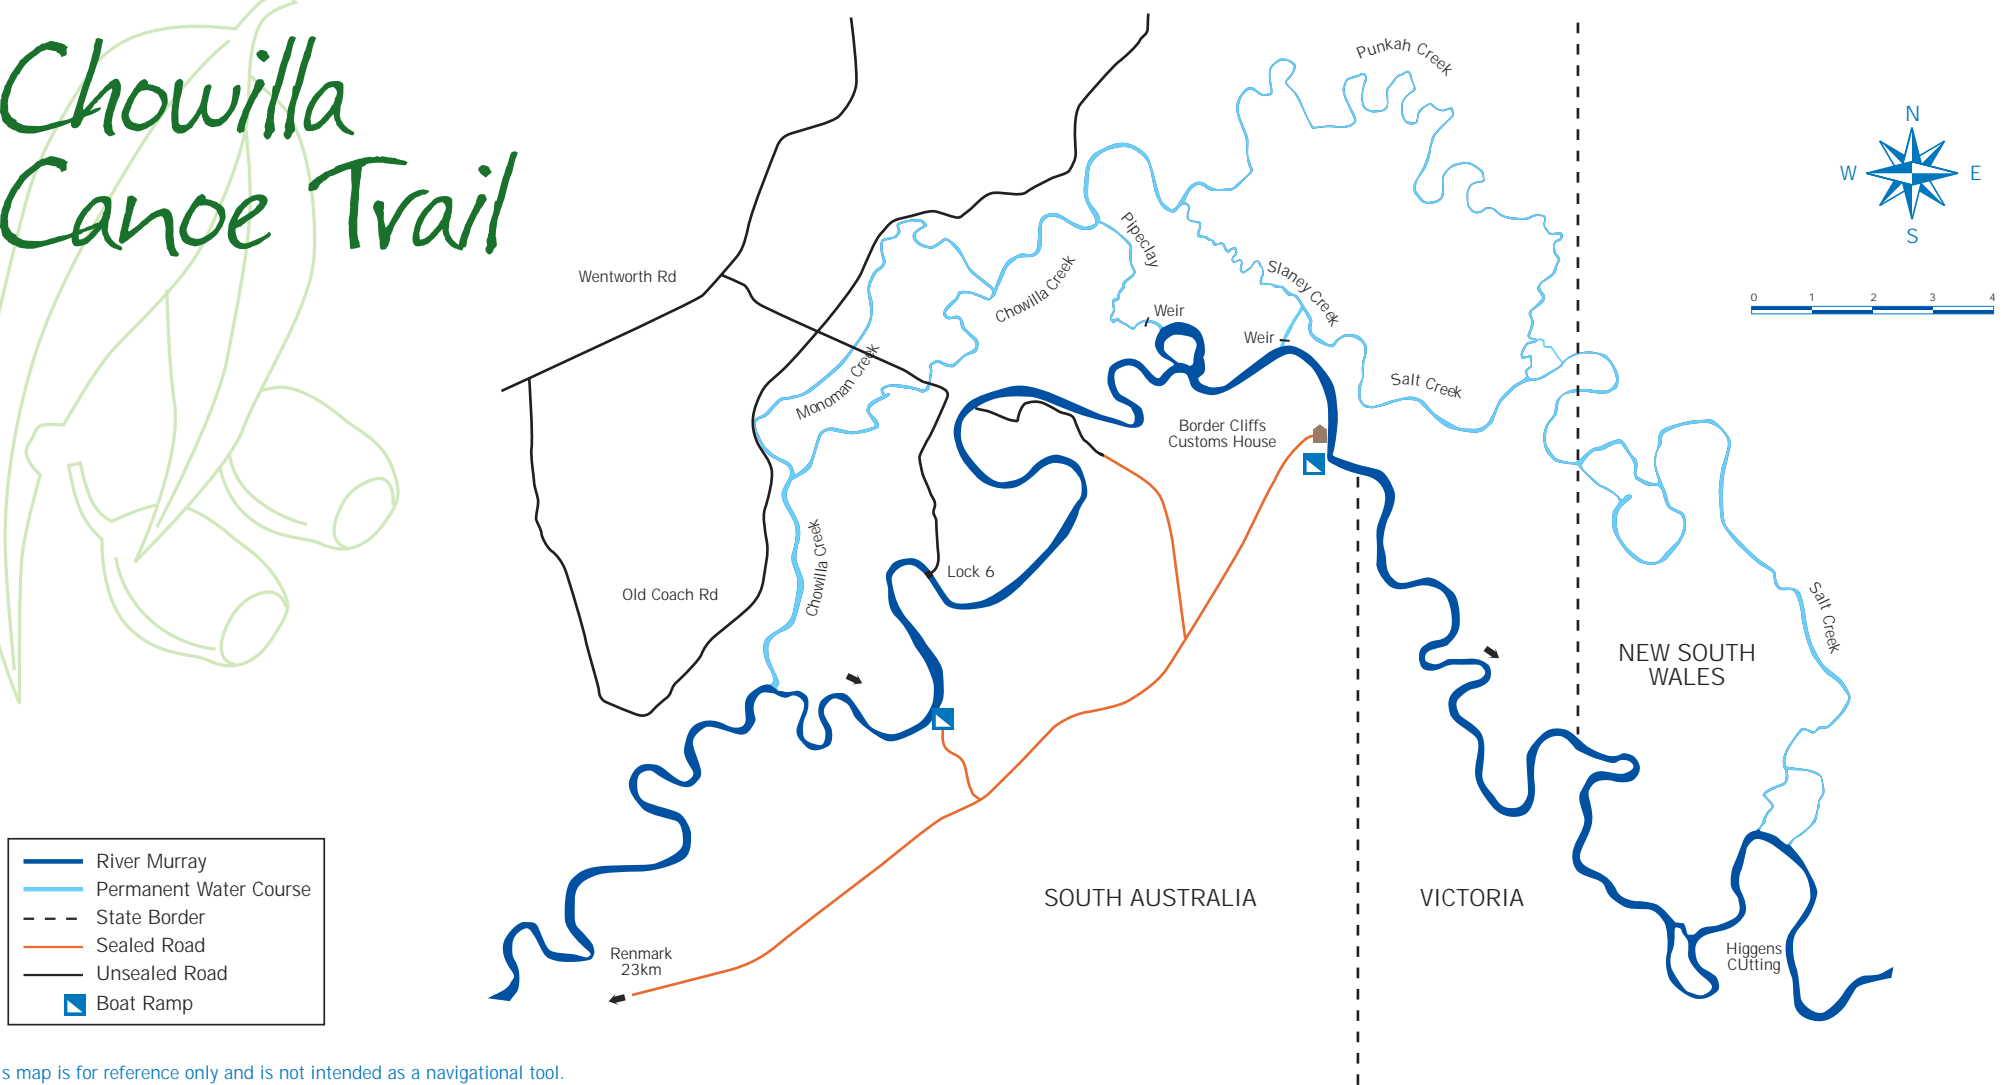

# SOUTH AUSTRALIAN TRAILS

## Chowilla Canoe Trail

This map is for reference only and is not intended as a navigational tool.